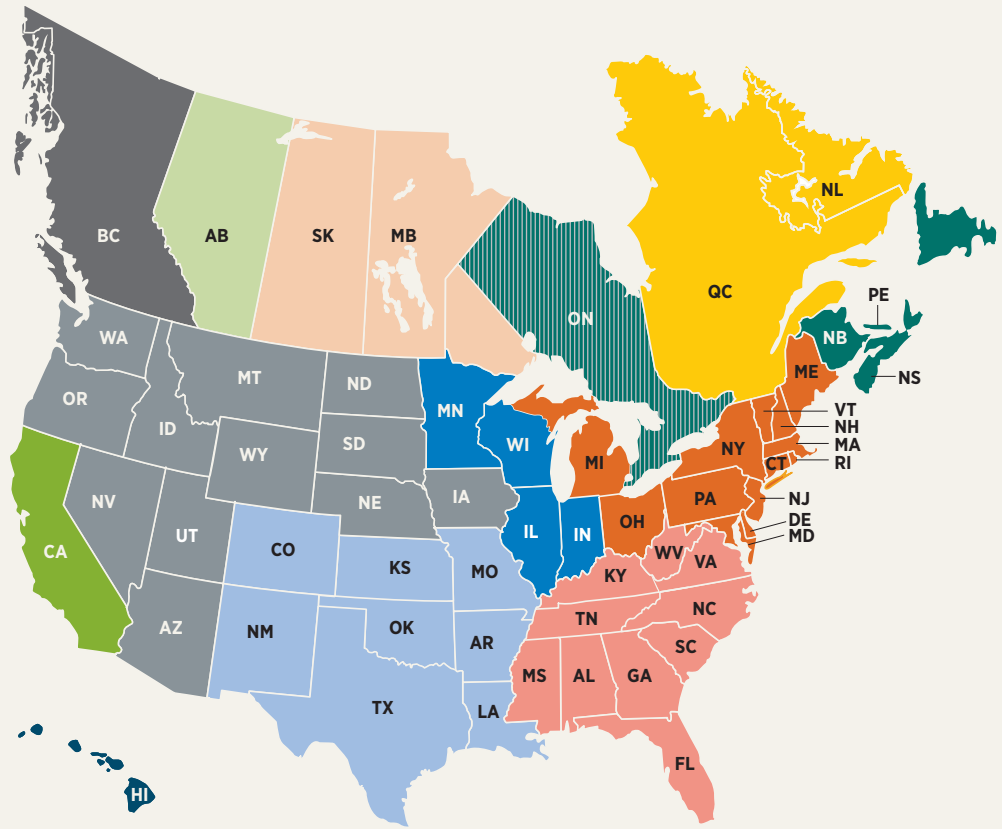

UNITED STATES

- **CURTIS CUMMINGS**
  317-607-1147
  cucummings@phinia.com
- **GREG HIGHTOWER**
  765-278-3262
  grhightower@phinia.com
- **JAMIE BEISCH**
  248-222-3009
  jbeisch@phinia.com
- **RICHARD GONZALES**
  626-665-7476
  rgonzales@phinia.com
- **AL MIHIC**
  765-617-3264
  amihic@phinia.com
- **BRIAN THOMPSON**
  765-617-3270
  brthompson@phinia.com