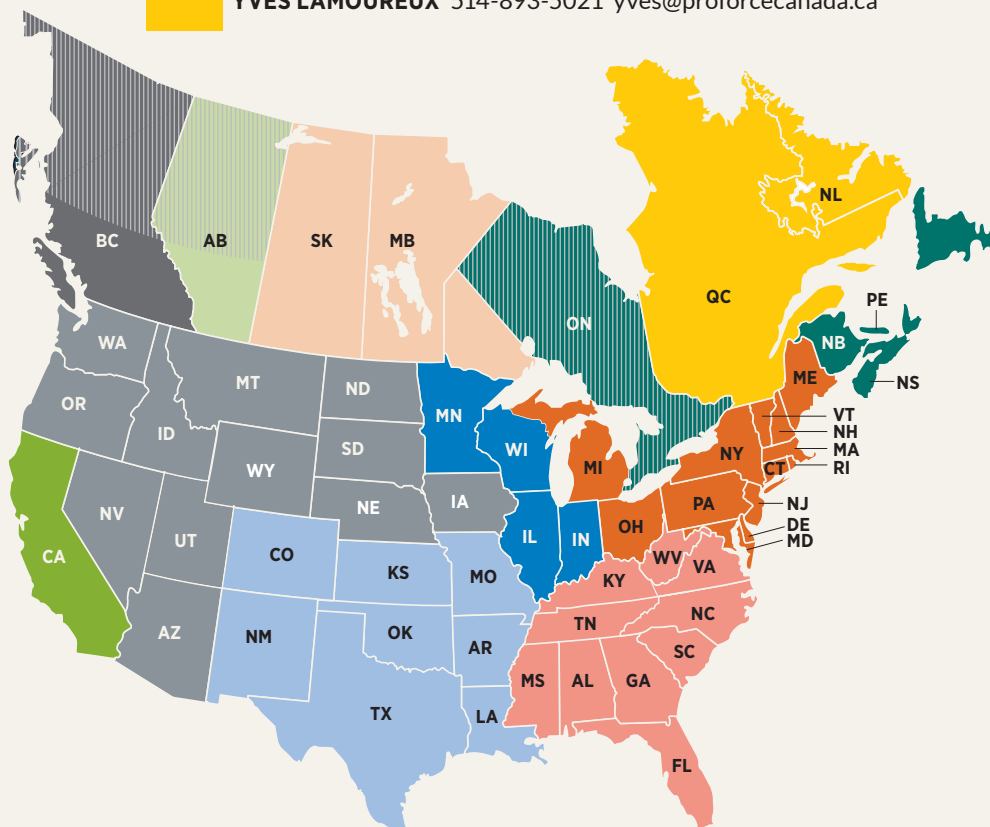

RICHARD GONZALES
 626-665-7476
rgonzales@phinia.com

AL MIHIC
 765-617-3264
amihic@phinia.com

BRIAN THOMPSON
 765-617-3270
brthompson@phinia.com

FLEET MANAGER TERRITORIES

FOR FURTHER INFORMATION ON DELCO REMY PRODUCTS:
 Customer Service & Technical Assistance: 800-372-0222