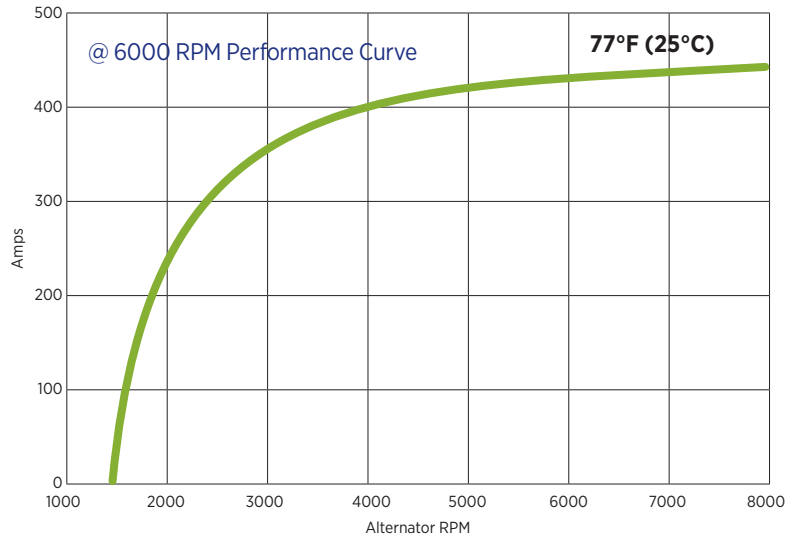

55SI 12 VOLT 430 AMP

GENUINE PRODUCTS

BorgWarner Inc.
600 Corporation Drive
Pendleton, IN 46064 USA
For Customer Service or Technical
Assistance call 1-800-372-3555

delcoremy.com

Delco Remy is a registered trademark of General Motors Corporation
licensed to BorgWarner PDS (Anderson) L.L.C. | 12-16