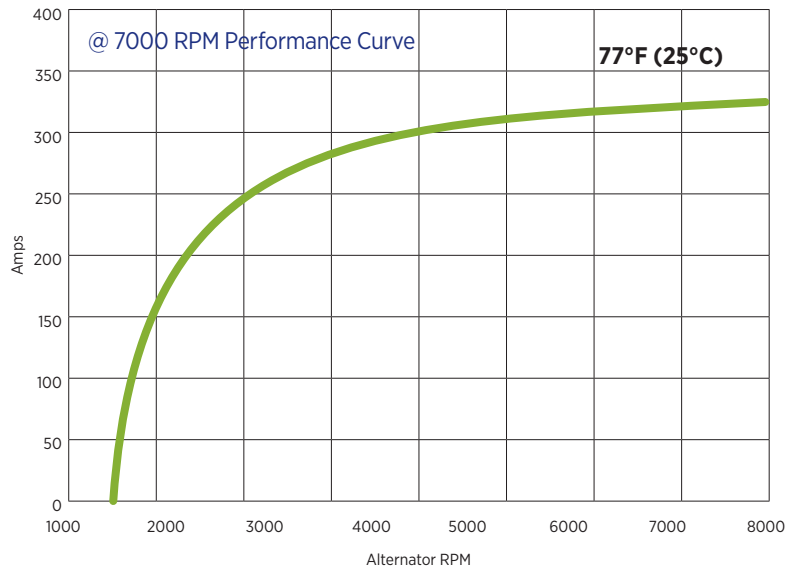

Delco Remy 40SI & 55SI High Output Alternators

SERVICE PART NUMBERS

Model	Part #	Mounting
40SI 240 Amp	8600338	Pad
40SI 275 Amp	8600094	Pad
40SI 300 Amp	8600298	Pad
40SI 320 Amp	8600628	Pad
40SI 240 Amp	8600339	Long Hinge
40SI 275 Amp	8600280	Long Hinge
40SI 300 Amp	8600300	Long Hinge
40SI 320 Amp	8600634	Long Hinge
55SI 430 Amp	8600529	Pad

SPECIFICATIONS

	40SI	55SI
Performance Output	12 Volts 240 Amps 12 Volts 275 Amps 12 Volts 300 Amps 12 Volts 320 Amps	12 Volts 430 Amps
Design	Brushless with Remote Sense	
Efficiency	72%	73%
Temperature Rating	240 & 275 Amp: 257°F (125°C) 300 & 320 Amp: 239°F (115°C)	200°F (93°C)
Weight	32 lbs (14.5 kg)	43.2 lbs (19.6 kg)
Overall Length	10.8 in (273.9 mm)	11.25 in (285.9 mm)
Length w/o B+ Terminal	10.0 in (254 mm)	10.5 in (265.8 mm)
Stator Diameter	5.9 in (152 mm)	6.9 in (175 mm)
Mounting Style	Short Hinge* Long Hinge Pad	Pad

*320 Amp not available in short hinge mount

40SI 12 VOLT 320 AMP